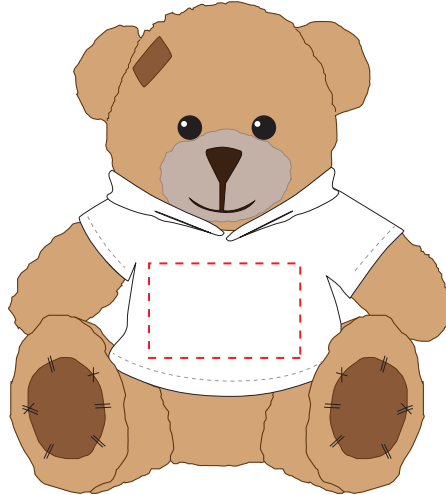

**PANTONE REFERENCE(S)**

Full Colour Printing

ARTWORK SCALE 50%

ARTWORK SCALE 100%

Max print area: 40mm x 25mm

Product Image for visualisation  
- colours may vary

**The dashed line is to demonstrate print area and will not appear on your printed item**