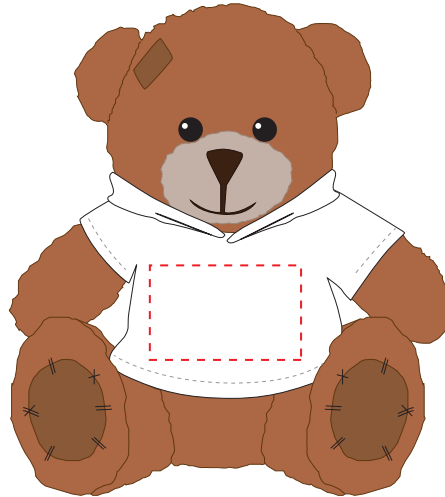

Your Ref:	Quantity:	Product Code: TB0002
Our Ref:	Version: 1	Product Colour: BROWN

**PRINTING CONCERNS:****PRODUCT INFO:**

We stock this item in the following colours

**PANTONE REFERENCE(S)**
 Full Colour Printing

ARTWORK SCALE 50%

ARTWORK SCALE 100%

Max print area: 40mm x 25mm

Product Image for visualisation  
- colours may vary

**The dashed line is to demonstrate print area and will not appear on your printed item**